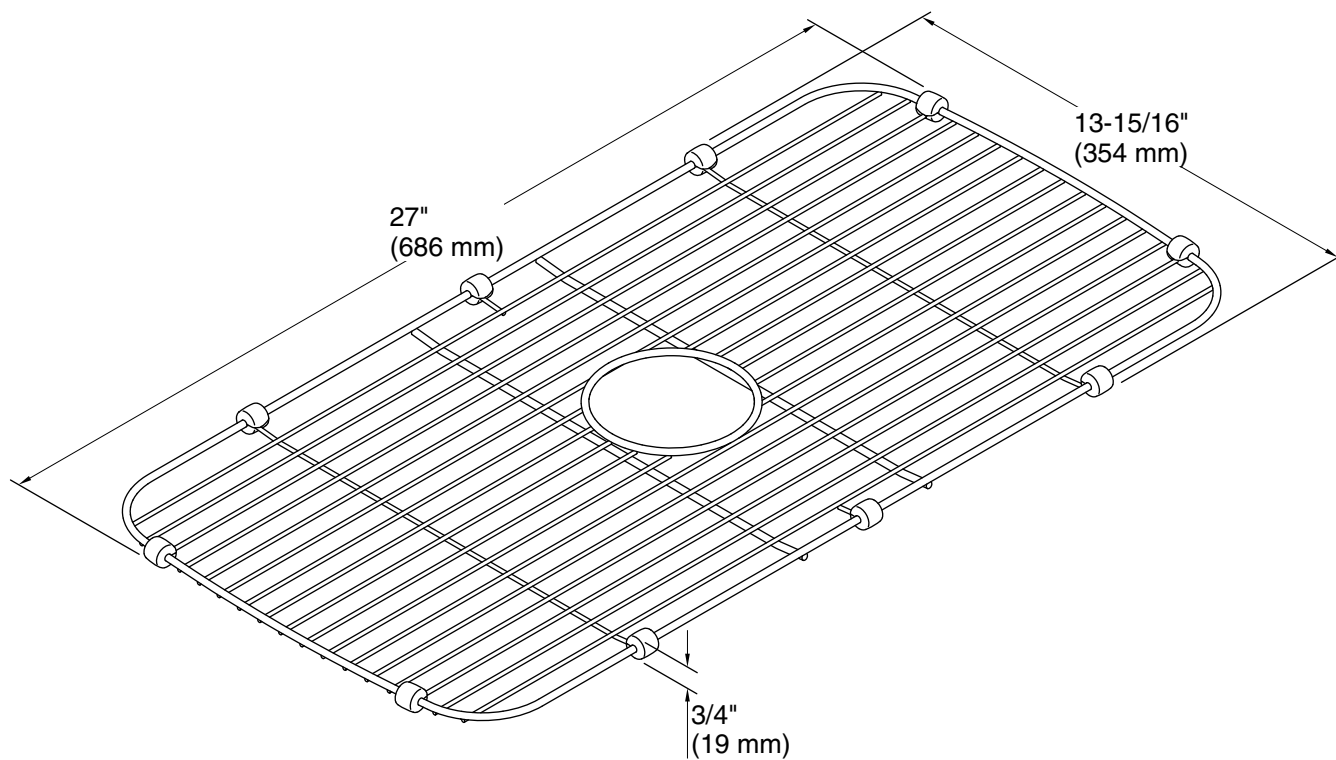

Color	Code	Description
	ST	Stainless Steel

Technical Information

All product dimensions are nominal.

Material: Stainless Steel